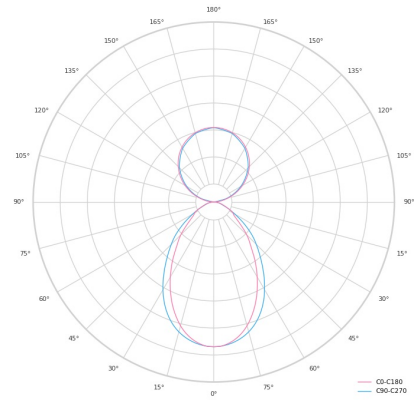

Technical datasheet

LINESUS2258-L-940-2-WH-DI/IND-

Product description

LINE Suspended is a pendant linear LED luminaire with high-quality LED source with 50,000 hours lifetime and PMMA diffuser. Available in 5 sizes (572-2820mm), color temperatures 3000K/4000K with CRI 80+/90+. Direct and indirect lighting options with DALI control available. Wide range of cable colors. Ideal for offices and commercial spaces. 5-year warranty.

LED 220-240 V 50-60Hz **IP20**  **CE** **CCT 4000 k** **CRI 90+**

Product technical data

Mains voltage	220 - 240V AC, 50/60Hz	Ripple	1 %
Connection method	Plug-in terminal	DALI address	2
Dimming type	DALI	Standby power	1.00 W
IP rating	20	Inrush current	71 A
Protection class	I	Inrush time	180 µs
Ambient temperature	0 to +25 °C	Optical system	Diffuser
Light source	LED	Optical part material	PMMA
Colour temperature	4000k	Housing material	Aluminium
Color rendering index	90	Surface finish	Powder coated
Rated luminous flux	5,101 lm	Width	50.00 cm
Connected load	105.03 W	Height	70.00 cm
Luminous efficacy	89.3 lm/W	Length	2,258.00 cm
		Weight	5.50 kg
		Service lifetime (L80 B10)	50 000 h
		Warranty	5 years

Dimensions

Light distribution

Available cable colors