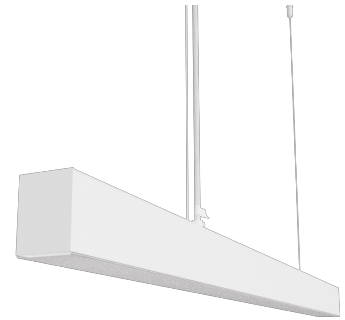

Technical datasheet

LINESUS2258-L-940-2-WH-DI/IND-

Product description

LINE Suspended is a pendant linear LED luminaire with high-quality LED source with 50,000 hours lifetime and PMMA diffuser. Available in 5 sizes (572-2820mm), color temperatures 3000K/4000K with CRI 80+/90+. Direct and indirect lighting options with DALI control available. Wide range of cable colors. Ideal for offices and commercial spaces. 5-year warranty.

LED 220-240 V 50-60Hz **IP20**  **CE** **CCT 4000 k** **CRI 90+**

Product technical data

Mains voltage	220 - 240V AC, 50/60Hz	Ripple	1 %
Connection method	Plug-in terminal	DALI address	2
Dimming type	DALI	Standby power	1.00 W
IP rating	20	Inrush current	71 A
Protection class	I	Inrush time	180 µs
Ambient temperature	0 to +25 °C	Optical system	Diffuser
Light source	LED	Optical part material	PMMA
Colour temperature	4000k	Housing material	Aluminium
Color rendering index	90	Surface finish	Powder coated
Rated luminous flux	5,101 lm	Width	50.00 cm
Connected load	105.03 W	Height	70.00 cm
Luminous efficacy	89.3 lm/W	Length	2,258.00 cm
		Weight	5.50 kg
		Service lifetime (L80 B10)	50 000 h
		Warranty	5 years

Dimensions

Light distribution

Available cable colors