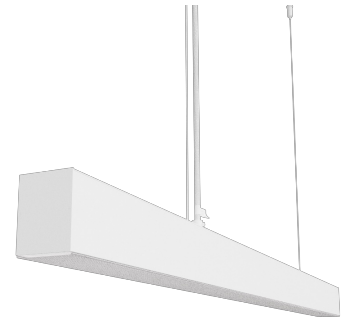

Technical datasheet

LINESUS2258-L-940-2-WH-DI-

Product description

LINE Suspended is a pendant linear LED luminaire with high-quality LED source with 50,000 hours lifetime and PMMA diffuser. Available in 5 sizes (572-2820mm), color temperatures 3000K/4000K with CRI 80+/90+. Direct and indirect lighting options with DALI control available. Wide range of cable colors. Ideal for offices and commercial spaces. 5-year warranty.

LED 220-240 V 50-60Hz **IP20** **CE** **CCT 4000 k** **CRI 90+**

Product technical data

Mains voltage	220 - 240V AC, 50/60Hz
Connection method	Plug-in terminal
Dimming type	DALI
IP rating	20
Protection class	I
Ambient temperature	0 to +25 °C
Light source	LED
Colour temperature	4000k
Color rendering index	90
Rated luminous flux	5,101 lm
Connected load	61.06 W
Luminous efficacy	83.5 lm/W

Ripple	1 %
DALI address	1
Standby power	0.50 W
Inrush current	53 A
Optical system	Diffuser
Optical part material	PMMA
Housing material	Aluminium
Surface finish	Powder coated
Width	50.00 cm
Height	70.00 cm
Length	2,258.00 cm
Weight	5.50 kg
Service lifetime (L80 B10)	50 000 h
Warranty	5 years

Dimensions

Light distribution

Available cable colors