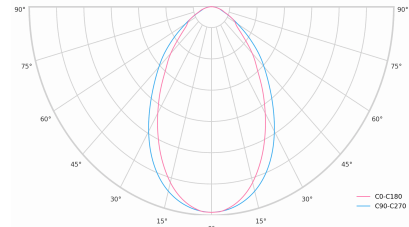

Ripple	1 %
DALI address	1
Standby power	0.50 W
Inrush current	53 A
Optical system	Diffuser
Optical part material	PMMA
Housing material	Aluminium
Surface finish	Powder coated
Width	50.00 cm
Height	70.00 cm
Length	2,258.00 cm
Weight	5.50 kg
Service lifetime (L80 B10)	50 000 h
Warranty	5 years

Dimensions

Light distribution

Available cable colors