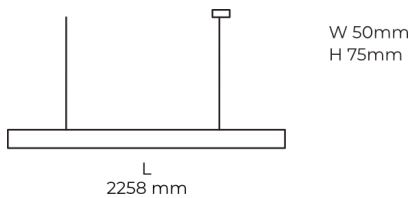

Technical datasheet

LINESUS2258-L-940-2-WH-DI-

Product description

LINE Suspended is a pendant linear LED luminaire with high-quality LED source with 50,000 hours lifetime and PMMA diffuser. Available in 5 sizes (572-2820mm), color temperatures 3000K/4000K with CRI 80+/90+. Direct and indirect lighting options with DALI control available. Wide range of cable colors. Ideal for offices and commercial spaces. 5-year warranty.

LED 220-240 V 50-60Hz **IP20** **CE** **CCT 4000 k** **CRI 90+**

Product technical data

Mains voltage	220 - 240V AC, 50/60Hz
Connection method	Plug-in terminal
Dimming type	DALI
IP rating	20
Protection class	I
Ambient temperature	0 to +25 °C
Light source	LED
Colour temperature	4000k
Color rendering index	90
Rated luminous flux	5,101 lm
Connected load	61.06 W
Luminous efficacy	83.5 lm/W

Ripple	1 %
DALI address	1
Standby power	0.50 W
Inrush current	53 A
Optical system	Diffuser
Optical part material	PMMA
Housing material	Aluminium
Surface finish	Powder coated
Width	50.00 cm
Height	70.00 cm
Length	2,258.00 cm
Weight	5.50 kg
Service lifetime (L80 B10)	50 000 h
Warranty	5 years

Dimensions

Light distribution

Available cable colors