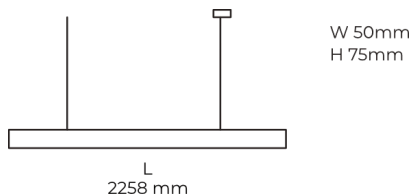

## Product description

LINE Suspended is a pendant linear LED luminaire with high-quality LED source with 50,000 hours lifetime and PMMA diffuser. Available in 5 sizes (572-2820mm), color temperatures 3000K/4000K with CRI 80+/90+. Direct and indirect lighting options with DALI control available. Wide range of cable colors. Ideal for offices and commercial spaces. 5-year warranty.

Ripple	1 %
DALI address	2
Standby power	1.00 W
Inrush current	71 A
Inrush time	180 µs
Optical system	Diffuser
Optical part material	PMMA
Housing material	Aluminium
Surface finish	Powder coated
Width	50.00 cm
Height	70.00 cm
Length	2,258.00 cm
Weight	5.50 kg
Service lifetime (L80 B10)	50 000 h
Warranty	5 years

## Dimensions