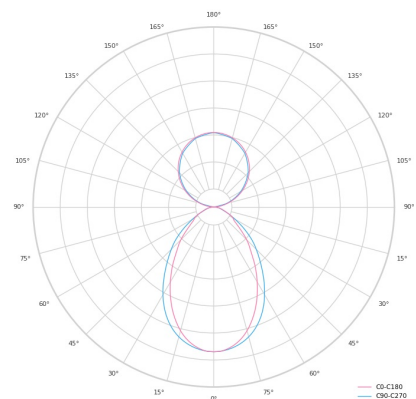

Light distribution