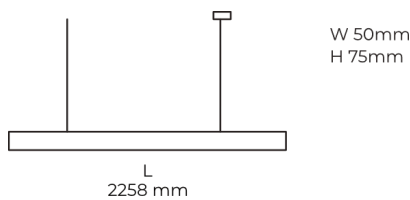

Technical datasheet

LINESUS2258-L-940-2-BL-DI-

Product description

LINE Suspended is a pendant linear LED luminaire with high-quality LED source with 50,000 hours lifetime and PMMA diffuser. Available in 5 sizes (572-2820mm), color temperatures 3000K/4000K with CRI 80+/90+. Direct and indirect lighting options with DALI control available. Wide range of cable colors. Ideal for offices and commercial spaces. 5-year warranty.

LED 220-240 V 50-60Hz **IP20** **CE** **CCT 4000 k** **CRI 90+**

Product technical data

Mains voltage	220 - 240V AC, 50/60Hz
Connection method	Plug-in terminal
Dimming type	DALI
IP rating	20
Protection class	I
Ambient temperature	0 to +25 °C
Light source	LED
Colour temperature	4000k
Color rendering index	90
Rated luminous flux	5,101 lm
Connected load	61.06 W
Luminous efficacy	83.5 lm/W

Ripple	1 %
DALI address	1
Standby power	0.50 W
Inrush current	53 A
Optical system	Diffuser
Optical part material	PMMA
Housing material	Aluminium
Surface finish	Powder coated
Width	50.00 cm
Height	70.00 cm
Length	2,258.00 cm
Weight	5.50 kg
Service lifetime (L80 B10)	50 000 h
Warranty	5 years

Dimensions

Light distribution

Available cable colors