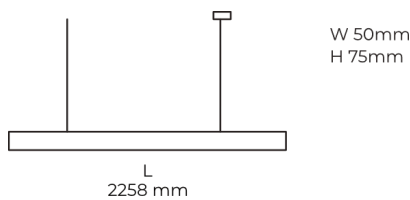

Technical datasheet

LINESUS2258-L-940-1-BL-DI/IND-

Product description

LINE Suspended is a pendant linear LED luminaire with high-quality LED source with 50,000 hours lifetime and PMMA diffuser. Available in 5 sizes (572-2820mm), color temperatures 3000K/4000K with CRI 80+/90+. Direct and indirect lighting options with DALI control available. Wide range of cable colors. Ideal for offices and commercial spaces. 5-year warranty.

LED 220-240V 50-60Hz **IP20** **CE** **CCT 4000 k** **CRI 90+**

Product technical data

Mains voltage	220 - 240V AC, 50/60Hz
Connection method	Plug-in terminal
Dimming type	Non-dimmable
IP rating	20
Protection class	I
Ambient temperature	0 to +25 °C
Light source	LED
Colour temperature	4000k
Color rendering index	90
Rated luminous flux	5,101 lm
Connected load	102.56 W
Luminous efficacy	91.5 lm/W

Ripple	2 %
Inrush current	35 A
Inrush time	162 μs
Optical system	Diffuser
Optical part material	PMMA
Housing material	Aluminium
Surface finish	Powder coated
Width	50.00 cm
Height	70.00 cm
Length	2,258.00 cm
Weight	5.50 kg
Service lifetime (L80 B10)	50 000 h
Warranty	5 years

Dimensions

Light distribution

Available cable colors