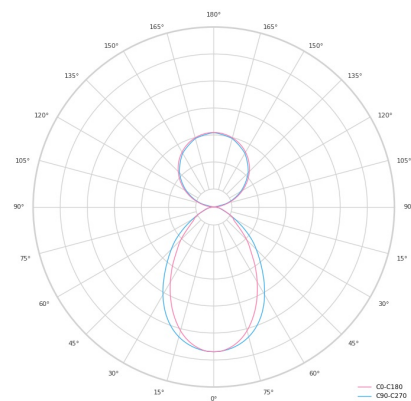

Technical datasheet

LINESUS2258-L-940-1-BL-DI/IND-

Product description

LINE Suspended is a pendant linear LED luminaire with high-quality LED source with 50,000 hours lifetime and PMMA diffuser. Available in 5 sizes (572-2820mm), color temperatures 3000K/4000K with CRI 80+/90+. Direct and indirect lighting options with DALI control available. Wide range of cable colors. Ideal for offices and commercial spaces. 5-year warranty.

LED 220-240V 50-60Hz **IP20** **CE** **CCT 4000 k** **CRI 90+**

Product technical data

Mains voltage	220 - 240V AC, 50/60Hz
Connection method	Plug-in terminal
Dimming type	Non-dimmable
IP rating	20
Protection class	I
Ambient temperature	0 to +25 °C
Light source	LED
Colour temperature	4000k
Color rendering index	90
Rated luminous flux	5,101 lm
Connected load	102.56 W
Luminous efficacy	91.5 lm/W

Ripple	2 %
Inrush current	35 A
Inrush time	162 μs
Optical system	Diffuser
Optical part material	PMMA
Housing material	Aluminium
Surface finish	Powder coated
Width	50.00 cm
Height	70.00 cm
Length	2,258.00 cm
Weight	5.50 kg
Service lifetime (L80 B10)	50 000 h
Warranty	5 years

Dimensions

Light distribution

Available cable colors