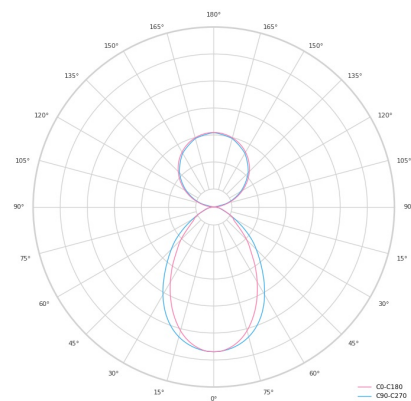

Light distribution