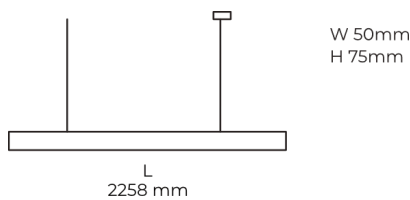

## Product description

LINE Suspended is a pendant linear LED luminaire with high-quality LED source with 50,000 hours lifetime and PMMA diffuser. Available in 5 sizes (572-2820mm), color temperatures 3000K/4000K with CRI 80+/90+. Direct and indirect lighting options with DALI control available. Wide range of cable colors. Ideal for offices and commercial spaces. 5-year warranty.

Ripple	1 %
DALI address	1
Standby power	0.50 W
Inrush current	53 A
Optical system	Diffuser
Optical part material	PMMA
Housing material	Aluminium
Surface finish	Powder coated
Width	50.00 cm
Height	70.00 cm
Length	2,258.00 cm
Weight	5.50 kg
Service lifetime (L80 B10)	50 000 h
Warranty	5 years

## Dimensions