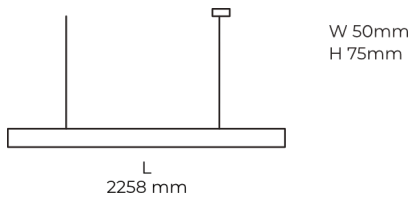

Technical datasheet

LINESUS2258-L-930-2-WH-DI-

Product description

LINE Suspended is a pendant linear LED luminaire with high-quality LED source with 50,000 hours lifetime and PMMA diffuser. Available in 5 sizes (572-2820mm), color temperatures 3000K/4000K with CRI 80+/90+. Direct and indirect lighting options with DALI control available. Wide range of cable colors. Ideal for offices and commercial spaces. 5-year warranty.

LED 220-240 V 50-60 Hz **IP20** **CE** **CCT 3000 k** **CRI 90+**

Product technical data

Mains voltage	220 - 240V AC, 50/60Hz
Connection method	Plug-in terminal
Dimming type	DALI
IP rating	20
Protection class	I
Ambient temperature	0 to +25 °C
Light source	LED
Colour temperature	3000k
Color rendering index	90
Rated luminous flux	4,771 lm
Connected load	61.06 W
Luminous efficacy	78.1 lm/W

Ripple	1 %
DALI address	1
Standby power	0.50 W
Inrush current	53 A
Optical system	Diffuser
Optical part material	PMMA
Housing material	Aluminium
Surface finish	Powder coated
Width	50.00 cm
Height	70.00 cm
Length	2,258.00 cm
Weight	5.50 kg
Service lifetime (L80 B10)	50 000 h
Warranty	5 years

Dimensions

Light distribution

Available cable colors