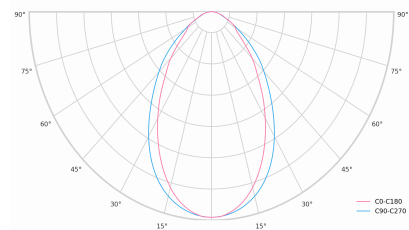

Light distribution