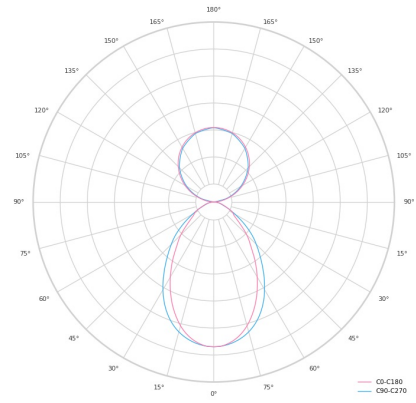

Technical datasheet

LINESUS2258-L-930-2-BL-DI/IND-

Product description

LINE Suspended is a pendant linear LED luminaire with high-quality LED source with 50,000 hours lifetime and PMMA diffuser. Available in 5 sizes (572-2820mm), color temperatures 3000K/4000K with CRI 80+/90+. Direct and indirect lighting options with DALI control available. Wide range of cable colors. Ideal for offices and commercial spaces. 5-year warranty.

LED 220-240 V IP20   CCT CRI
 50-60Hz 3000 k 90+

Product technical data

Mains voltage	220 - 240V AC, 50/60Hz	Ripple	1 %
Connection method	Plug-in terminal	DALI address	2
Dimming type	DALI	Standby power	1.00 W
IP rating	20	Inrush current	71 A
Protection class	I	Inrush time	180 µs
Ambient temperature	0 to +25 °C	Optical system	Diffuser
Light source	LED	Optical part material	PMMA
Colour temperature	3000k	Housing material	Aluminium
Color rendering index	90	Surface finish	Powder coated
Rated luminous flux	4,771 lm	Width	50.00 cm
Connected load	105.03 W	Height	70.00 cm
Luminous efficacy	83.5lm/W	Length	2,258.00 cm
		Weight	5.50 kg
		Service lifetime (L80 B10)	50 000 h
		Warranty	5 years

Dimensions

W 50mm
H 75mm

L
2258 mm

Light distribution

Available cable colors

0111 0900 8765 7953 3119 4867 4906 5305 2166 4406 3358 5474 5744 1257 3119z
0900z 5305z