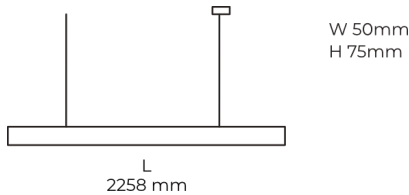

## Product description

LINE Suspended is a pendant linear LED luminaire with high-quality LED source with 50,000 hours lifetime and PMMA diffuser. Available in 5 sizes (572-2820mm), color temperatures 3000K/4000K with CRI 80+/90+. Direct and indirect lighting options with DALI control available. Wide range of cable colors. Ideal for offices and commercial spaces. 5-year warranty.

Ripple	1 %
DALI address	2
Standby power	1.00 W
Inrush current	71 A
Inrush time	180 µs
Optical system	Diffuser
Optical part material	PMMA
Housing material	Aluminium
Surface finish	Powder coated
Width	50.00 cm
Height	70.00 cm
Length	2,258.00 cm
Weight	5.50 kg
Service lifetime (L80 B10)	50 000 h
Warranty	5 years

## Dimensions