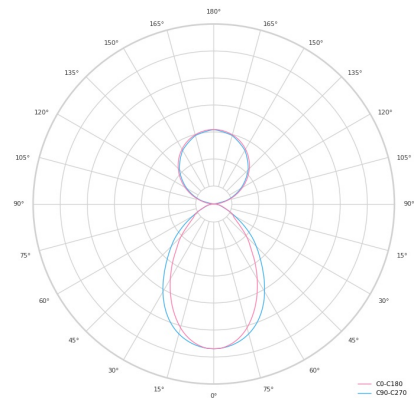

Light distribution