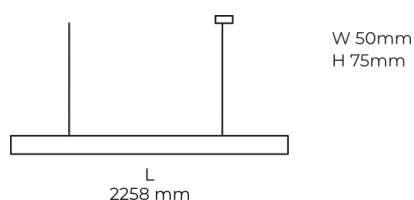

Technical datasheet

LINESUS2258-L-930-2-BL-DI-

Product description

LINE Suspended is a pendant linear LED luminaire with high-quality LED source with 50,000 hours lifetime and PMMA diffuser. Available in 5 sizes (572-2820mm), color temperatures 3000K/4000K with CRI 80+/90+. Direct and indirect lighting options with DALI control available. Wide range of cable colors. Ideal for offices and commercial spaces. 5-year warranty.

LED 220-240 V 50-60Hz **IP20**   **CCT 3000 k** **CRI 90+**

Product technical data

Mains voltage	220 - 240V AC, 50/60Hz
Connection method	Plug-in terminal
Dimming type	DALI
IP rating	20
Protection class	I
Ambient temperature	0 to +25 °C
Light source	LED
Colour temperature	3000k
Color rendering index	90
Rated luminous flux	4,771 lm
Connected load	61.06 W
Luminous efficacy	78.1 lm/W

Ripple	1 %
DALI address	1
Standby power	0.50 W
Inrush current	53 A
Optical system	Diffuser
Optical part material	PMMA
Housing material	Aluminium
Surface finish	Powder coated
Width	50.00 cm
Height	70.00 cm
Length	2,258.00 cm
Weight	5.50 kg
Service lifetime (L80 B10)	50 000 h
Warranty	5 years

Dimensions

Light distribution

Available cable colors