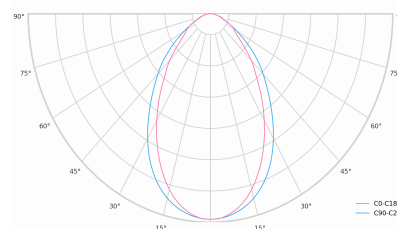

Ripple	1 %
DALI address	1
Standby power	0.50 W
Inrush current	53 A
Optical system	Diffuser
Optical part material	PMMA
Housing material	Aluminium
Surface finish	Powder coated
Width	50.00 cm
Height	70.00 cm
Length	2,258.00 cm
Weight	5.50 kg
Service lifetime (L80 B10)	50 000 h
Warranty	5 years

Dimensions

Light distribution

Available cable colors