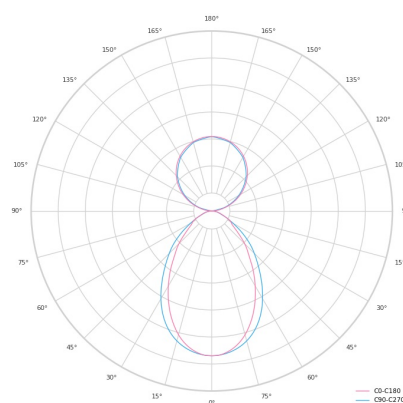

Light distribution