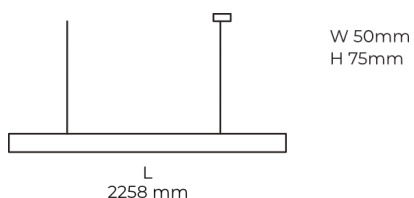

## Product description

LINE Suspended is a pendant linear LED luminaire with high-quality LED source with 50,000 hours lifetime and PMMA diffuser. Available in 5 sizes (572-2820mm), color temperatures 3000K/4000K with CRI 80+/90+. Direct and indirect lighting options with DALI control available. Wide range of cable colors. Ideal for offices and commercial spaces. 5-year warranty.

Ripple	2 %
Inrush current	35 A
Inrush time	162 μs
Optical system	Diffuser
Optical part material	PMMA
Housing material	Aluminium
Surface finish	Powder coated
Width	50,00 cm
Height	70,00 cm
Length	2,258.00 cm
Weight	5.50 kg
Service lifetime (L80 B10)	50 000 h
Warranty	5 years

## Dimensions