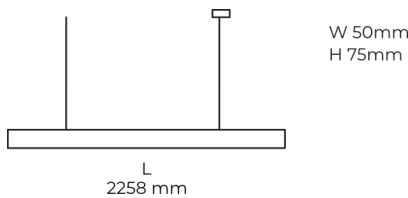

## Product description

LINE Suspended is a pendant linear LED luminaire with high-quality LED source with 50,000 hours lifetime and PMMA diffuser. Available in 5 sizes (572-2820mm), color temperatures 3000K/4000K with CRI 80+/90+. Direct and indirect lighting options with DALI control available. Wide range of cable colors. Ideal for offices and commercial spaces. 5-year warranty.

Ripple	2 %
Inrush current	18 A
Inrush time	44 μs
Optical system	Diffuser
Optical part material	PMMA
Housing material	Aluminium
Surface finish	Powder coated
Width	50,00 cm
Height	70,00 cm
Length	2,258.00 cm
Weight	5.50 kg
Service lifetime (L80 B10)	50 000 h
Warranty	5 years

## Dimensions