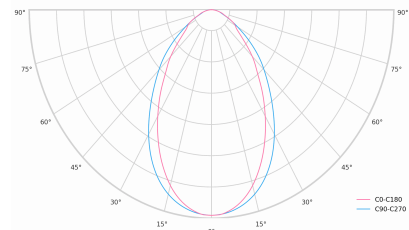

Ripple	1 %
DALI address	1
Standby power	0.50 W
Inrush current	53 A
Optical system	Diffuser
Optical part material	PMMA
Housing material	Aluminium
Surface finish	Powder coated
Width	50.00 cm
Height	70.00 cm
Length	2,258.00 cm
Weight	5.50 kg
Service lifetime (L80 B10)	50 000 h
Warranty	5 years

Dimensions

Light distribution

Available cable colors