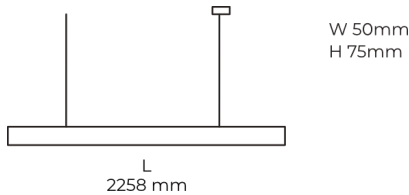

Technical datasheet

LINESUS2258-L-840-2-BL-DI/IND-

Product description

LINE Suspended is a pendant linear LED luminaire with high-quality LED source with 50,000 hours lifetime and PMMA diffuser. Available in 5 sizes (572-2820mm), color temperatures 3000K/4000K with CRI 80+/90+. Direct and indirect lighting options with DALI control available. Wide range of cable colors. Ideal for offices and commercial spaces. 5-year warranty.

LED 220-240 V 50-60Hz **IP20** **CE** **CCT 4000 k** **CRI 80+**

Product technical data

Mains voltage	220 - 240V AC, 50/60Hz
Connection method	Plug-in terminal
Dimming type	DALI
IP rating	20
Protection class	I
Ambient temperature	0 to +25 °C
Light source	LED
Colour temperature	4000k
Color rendering index	80
Rated luminous flux	5,912 lm
Connected load	101.48 W
Luminous efficacy	106.4 lm/W

Ripple	1 %
DALI address	2
Standby power	1.00 W
Inrush current	71 A
Inrush time	180 µs
Optical system	Diffuser
Optical part material	PMMA
Housing material	Aluminium
Surface finish	Powder coated
Width	50.00 cm
Height	70.00 cm
Length	2,258.00 cm
Weight	5.50 kg
Service lifetime (L80 B10)	50 000 h
Warranty	5 years

Dimensions

Light distribution

Available cable colors