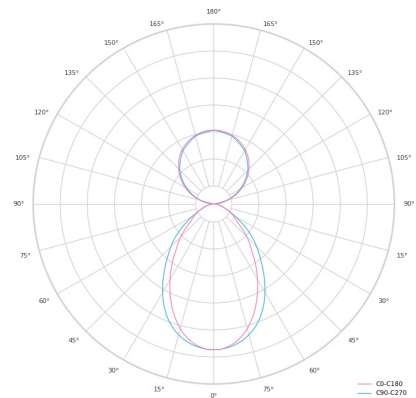

Technical datasheet

LINESUS2258-L-840-2-BL-DI/IND-

Product description

LINE Suspended is a pendant linear LED luminaire with high-quality LED source with 50,000 hours lifetime and PMMA diffuser. Available in 5 sizes (572-2820mm), color temperatures 3000K/4000K with CRI 80+/90+. Direct and indirect lighting options with DALI control available. Wide range of cable colors. Ideal for offices and commercial spaces. 5-year warranty.

LED 220-240 V 50-60Hz **IP20** **CE** **CCT 4000 k** **CRI 80+**

Product technical data

Mains voltage	220 - 240V AC, 50/60Hz
Connection method	Plug-in terminal
Dimming type	DALI
IP rating	20
Protection class	I
Ambient temperature	0 to +25 °C
Light source	LED
Colour temperature	4000k
Color rendering index	80
Rated luminous flux	5,912 lm
Connected load	101.48 W
Luminous efficacy	106.4 lm/W

Ripple	1 %
DALI address	2
Standby power	1.00 W
Inrush current	71 A
Inrush time	180 µs
Optical system	Diffuser
Optical part material	PMMA
Housing material	Aluminium
Surface finish	Powder coated
Width	50.00 cm
Height	70.00 cm
Length	2,258.00 cm
Weight	5.50 kg
Service lifetime (L80 B10)	50 000 h
Warranty	5 years

Dimensions

Light distribution

Available cable colors