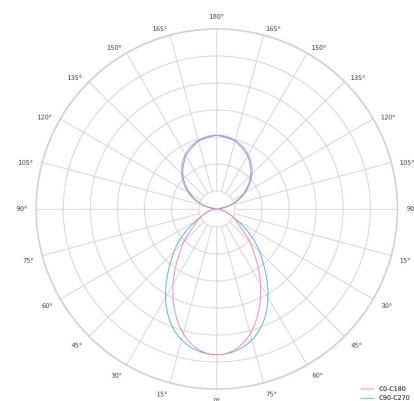

Technical datasheet

LINESUS2258-L-840-1-WH-DI/IND-

Product description

LINE Suspended is a pendant linear LED luminaire with high-quality LED source with 50,000 hours lifetime and PMMA diffuser. Available in 5 sizes (572-2820mm), color temperatures 3000K/4000K with CRI 80+/90+. Direct and indirect lighting options with DALI control available. Wide range of cable colors. Ideal for offices and commercial spaces. 5-year warranty.

LED 220-240 V 50-60Hz **IP20** **CCT 4000 k** **CRI 80+**

Product technical data

Mains voltage	220 - 240V AC, 50/60Hz	Ripple	2 %
Connection method	Plug-in terminal	Inrush current	35 A
Dimming type	Non-dimmable	Inrush time	162 μs
IP rating	20	Optical system	Diffuser
Protection class	I	Optical part material	PMMA
Ambient temperature	0 to +25 °C	Housing material	Aluminium
Light source	LED	Surface finish	Powder coated
Colour temperature	4000k	Width	50.00 cm
Color rendering index	80	Height	70.00 cm
Rated luminous flux	5,912 lm	Length	2,258.00 cm
Connected load	99.15 W	Weight	5.50 kg
Luminous efficacy	108.9 lm/W	Service lifetime (L80 B10)	50 000 h
		Warranty	5 years

Dimensions

Light distribution

Available cable colors