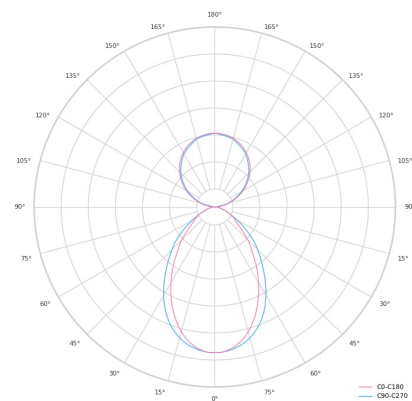

Technical datasheet

LINESUS2258-L-840-1-WH-DI/IND-

Product description

LINE Suspended is a pendant linear LED luminaire with high-quality LED source with 50,000 hours lifetime and PMMA diffuser. Available in 5 sizes (572-2820mm), color temperatures 3000K/4000K with CRI 80+/90+. Direct and indirect lighting options with DALI control available. Wide range of cable colors. Ideal for offices and commercial spaces. 5-year warranty.

LED 220-240V 50-60Hz **IP20** **CE** **CCT 4000 k** **CRI 80+**

Product technical data

Mains voltage	220 - 240V AC, 50/60Hz
Connection method	Plug-in terminal
Dimming type	Non-dimmable
IP rating	20
Protection class	I
Ambient temperature	0 to +25 °C
Light source	LED
Colour temperature	4000k
Color rendering index	80
Rated luminous flux	5,912 lm
Connected load	99.15 W
Luminous efficacy	108.9 lm/W

Ripple	2 %
Inrush current	35 A
Inrush time	162 μs
Optical system	Diffuser
Optical part material	PMMA
Housing material	Aluminium
Surface finish	Powder coated
Width	50.00 cm
Height	70.00 cm
Length	2,258.00 cm
Weight	5.50 kg
Service lifetime (L80 B10)	50 000 h
Warranty	5 years

Dimensions

Light distribution

Available cable colors