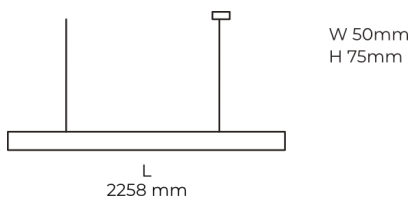

Technical datasheet

LINESUS2258-L-840-1-WH-DI/IND-

Product description

LINE Suspended is a pendant linear LED luminaire with high-quality LED source with 50,000 hours lifetime and PMMA diffuser. Available in 5 sizes (572-2820mm), color temperatures 3000K/4000K with CRI 80+/90+. Direct and indirect lighting options with DALI control available. Wide range of cable colors. Ideal for offices and commercial spaces. 5-year warranty.

LED 220-240 V 50-60Hz **IP20** **CCT 4000 k** **CRI 80+**

Product technical data

Mains voltage	220 - 240V AC, 50/60Hz	Ripple	2 %
Connection method	Plug-in terminal	Inrush current	35 A
Dimming type	Non-dimmable	Inrush time	162 μs
IP rating	20	Optical system	Diffuser
Protection class	I	Optical part material	PMMA
Ambient temperature	0 to +25 °C	Housing material	Aluminium
Light source	LED	Surface finish	Powder coated
Colour temperature	4000k	Width	50.00 cm
Color rendering index	80	Height	70.00 cm
Rated luminous flux	5,912 lm	Length	2,258.00 cm
Connected load	99.15 W	Weight	5.50 kg
Luminous efficacy	108.9 lm/W	Service lifetime (L80 B10)	50 000 h
		Warranty	5 years

Dimensions

Light distribution

Available cable colors