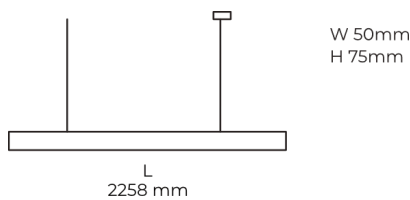

Technical datasheet

LINESUS2258-L-840-1-WH-DI/IND-

Product description

LINE Suspended is a pendant linear LED luminaire with high-quality LED source with 50,000 hours lifetime and PMMA diffuser. Available in 5 sizes (572-2820mm), color temperatures 3000K/4000K with CRI 80+/90+. Direct and indirect lighting options with DALI control available. Wide range of cable colors. Ideal for offices and commercial spaces. 5-year warranty.

LED 220-240V 50-60Hz **IP20** **CE** **CCT 4000 k** **CRI 80+**

Product technical data

Mains voltage	220 - 240V AC, 50/60Hz
Connection method	Plug-in terminal
Dimming type	Non-dimmable
IP rating	20
Protection class	I
Ambient temperature	0 to +25 °C
Light source	LED
Colour temperature	4000k
Color rendering index	80
Rated luminous flux	5,912 lm
Connected load	99.15 W
Luminous efficacy	108.9 lm/W

Ripple	2 %
Inrush current	35 A
Inrush time	162 μs
Optical system	Diffuser
Optical part material	PMMA
Housing material	Aluminium
Surface finish	Powder coated
Width	50.00 cm
Height	70.00 cm
Length	2,258.00 cm
Weight	5.50 kg
Service lifetime (L80 B10)	50 000 h
Warranty	5 years

Dimensions

Light distribution

Available cable colors