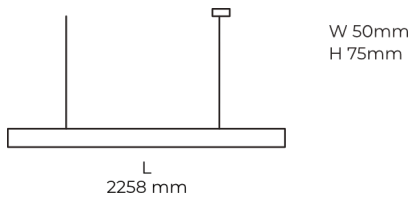

## Product description

LINE Suspended is a pendant linear LED luminaire with high-quality LED source with 50,000 hours lifetime and PMMA diffuser. Available in 5 sizes (572-2820mm), color temperatures 3000K/4000K with CRI 80+/90+. Direct and indirect lighting options with DALI control available. Wide range of cable colors. Ideal for offices and commercial spaces. 5-year warranty.

Ripple	2 %
Inrush current	18 A
Inrush time	44 μs
Optical system	Diffuser
Optical part material	PMMA
Housing material	Aluminium
Surface finish	Powder coated
Width	50.00 cm
Height	70.00 cm
Length	2,258.00 cm
Weight	5.50 kg
Service lifetime (L80 B10)	50 000 h
Warranty	5 years

## Dimensions