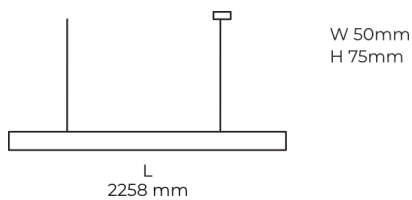

Technical datasheet

LINESUS2258-L-840-1-WH-DI-

Product description

LINE Suspended is a pendant linear LED luminaire with high-quality LED source with 50,000 hours lifetime and PMMA diffuser. Available in 5 sizes (572-2820mm), color temperatures 3000K/4000K with CRI 80+/90+. Direct and indirect lighting options with DALI control available. Wide range of cable colors. Ideal for offices and commercial spaces. 5-year warranty.

LED 220-240V 50-60Hz IP20   CCT 4000 k CRI 80+

Product technical data

Mains voltage	220 - 240V AC, 50/60Hz
Connection method	Plug-in terminal
Dimming type	Non-dimmable
IP rating	20
Protection class	I
Ambient temperature	0 to +25 °C
Light source	LED
Colour temperature	4000k
Color rendering index	80
Rated luminous flux	5,912 lm
Connected load	60.01 W
Luminous efficacy	98.5 lm/W

Ripple	2 %
Inrush current	18 A
Inrush time	44 μs
Optical system	Diffuser
Optical part material	PMMA
Housing material	Aluminium
Surface finish	Powder coated
Width	50.00 cm
Height	70.00 cm
Length	2,258.00 cm
Weight	5.50 kg
Service lifetime (L80 B10)	50 000 h
Warranty	5 years

Dimensions

Light distribution

Available cable colors