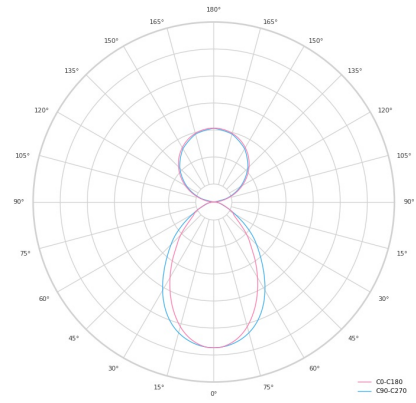

### Product technical data

Mains voltage	220 - 240V AC, 50/60Hz	Ripple	1 %
Connection method	Plug-in terminal	DALI address	2
Dimming type	DALI	Standby power	1.00 W
IP rating	20	Inrush current	71 A
Protection class	I	Inrush time	180 µs
Ambient temperature	0 to +25 °C	Optical system	Diffuser
Light source	LED	Optical part material	PMMA
Colour temperature	3000k	Housing material	Aluminium
Color rendering index	80	Surface finish	Powder coated
Rated luminous flux	5,627 lm	Width	50.00 cm
Connected load	101.48 W	Height	70.00 cm
Luminous efficacy	101.3 lm/W	Length	2,258.00 cm
		Weight	5.50 kg
		Service lifetime (L80 B10)	50 000 h
		Warranty	5 years

**Dimensions**

W 50mm  
H 75mm

**Light distribution**

**Available cable colors**