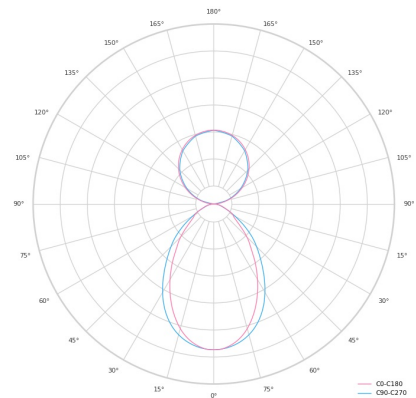

Ripple	1 %
DALI address	2
Standby power	1.00 W
Inrush current	71 A
Inrush time	180 µs
Optical system	Diffuser
Optical part material	PMMA
Housing material	Aluminium
Surface finish	Powder coated
Width	50.00 cm
Height	70.00 cm
Length	2,258.00 cm
Weight	5.50 kg
Service lifetime (L80 B10)	50 000 h
Warranty	5 years

Dimensions

Light distribution

Available cable colors