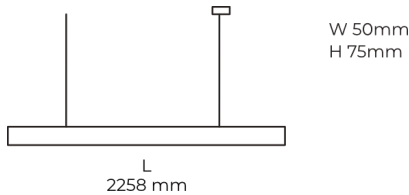

Technical datasheet

LINESUS2258-L-830-2-BL-DI/IND-

Product description

LINE Suspended is a pendant linear LED luminaire with high-quality LED source with 50,000 hours lifetime and PMMA diffuser. Available in 5 sizes (572-2820mm), color temperatures 3000K/4000K with CRI 80+/90+. Direct and indirect lighting options with DALI control available. Wide range of cable colors. Ideal for offices and commercial spaces. 5-year warranty.

LED 220-240 V 50-60 Hz **IP20** **CE** **CCT 3000 k** **CRI 80+**

Product technical data

Mains voltage	220 - 240V AC, 50/60Hz
Connection method	Plug-in terminal
Dimming type	DALI
IP rating	20
Protection class	I
Ambient temperature	0 to +25 °C
Light source	LED
Colour temperature	3000k
Color rendering index	80
Rated luminous flux	5,627 lm
Connected load	101.48 W
Luminous efficacy	101.3 lm/W

Ripple	1 %
DALI address	2
Standby power	1.00 W
Inrush current	71 A
Inrush time	180 µs
Optical system	Diffuser
Optical part material	PMMA
Housing material	Aluminium
Surface finish	Powder coated
Width	50.00 cm
Height	70.00 cm
Length	2,258.00 cm
Weight	5.50 kg
Service lifetime (L80 B10)	50 000 h
Warranty	5 years

Dimensions

Light distribution

Available cable colors