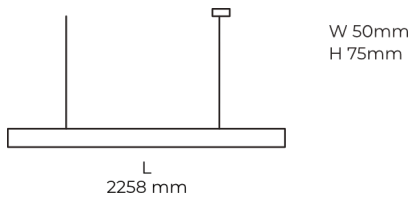

Technical datasheet

LINESUS2258-L-830-2-BL-DI-

Product description

LINE Suspended is a pendant linear LED luminaire with high-quality LED source with 50,000 hours lifetime and PMMA diffuser. Available in 5 sizes (572-2820mm), color temperatures 3000K/4000K with CRI 80+/90+. Direct and indirect lighting options with DALI control available. Wide range of cable colors. Ideal for offices and commercial spaces. 5-year warranty.

LED 220-240 V 50-60Hz **IP20**  **CE** **CCT 3000 k** **CRI 80+**

Product technical data

Mains voltage	220 - 240V AC, 50/60Hz
Connection method	Plug-in terminal
Dimming type	DALI
IP rating	20
Protection class	I
Ambient temperature	0 to +25 °C
Light source	LED
Colour temperature	3000k
Color rendering index	80
Rated luminous flux	5,627 lm
Connected load	59.55 W
Luminous efficacy	94.5 lm/W

Ripple	1 %
DALI address	1
Standby power	0.50 W
Inrush current	53 A
Optical system	Diffuser
Optical part material	PMMA
Housing material	Aluminium
Surface finish	Powder coated
Width	50.00 cm
Height	70.00 cm
Length	2,258.00 cm
Weight	5.50 kg
Service lifetime (L80 B10)	50 000 h
Warranty	5 years

Dimensions

Light distribution

Available cable colors