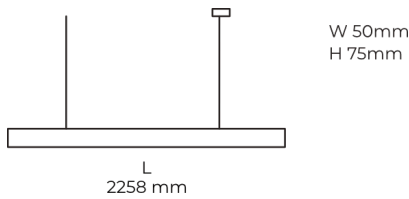

Technical datasheet

LINESUS2258-L-830-1-WH-DI/IND-

Product description

LINE Suspended is a pendant linear LED luminaire with high-quality LED source with 50,000 hours lifetime and PMMA diffuser. Available in 5 sizes (572-2820mm), color temperatures 3000K/4000K with CRI 80+/90+. Direct and indirect lighting options with DALI control available. Wide range of cable colors. Ideal for offices and commercial spaces. 5-year warranty.

LED 220-240 V 50-60Hz **IP20** **CE** **CCT 3000 k** **CRI 80+**

Product technical data

Mains voltage	220 - 240V AC, 50/60Hz	Ripple	2 %
Connection method	Plug-in terminal	Inrush current	35 A
Dimming type	Non-dimmable	Inrush time	162 μs
IP rating	20	Optical system	Diffuser
Protection class	I	Optical part material	PMMA
Ambient temperature	0 to +25 °C	Housing material	Aluminium
Light source	LED	Surface finish	Powder coated
Colour temperature	3000k	Width	50.00 cm
Color rendering index	80	Height	70.00 cm
Rated luminous flux	5,627 lm	Length	2,258.00 cm
Connected load	99.15 W	Weight	5.50 kg
Luminous efficacy	103.6 lm/W	Service lifetime (L80 B10)	50 000 h
		Warranty	5 years

Dimensions

Light distribution

Available cable colors