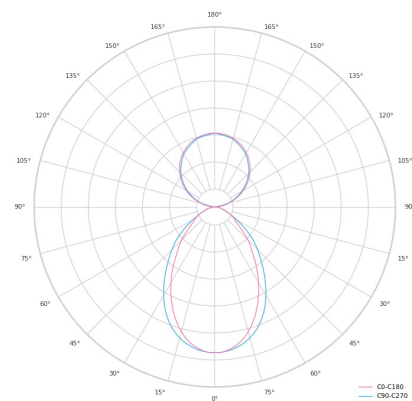

Technical datasheet

LINESUS2258-L-830-1-WH-DI/IND-

Product description

LINE Suspended is a pendant linear LED luminaire with high-quality LED source with 50,000 hours lifetime and PMMA diffuser. Available in 5 sizes (572-2820mm), color temperatures 3000K/4000K with CRI 80+/90+. Direct and indirect lighting options with DALI control available. Wide range of cable colors. Ideal for offices and commercial spaces. 5-year warranty.

LED 220-240V 50-60Hz **IP20** **CE** **CCT 3000 k** **CRI 80+**

Product technical data

Mains voltage	220 - 240V AC, 50/60Hz
Connection method	Plug-in terminal
Dimming type	Non-dimmable
IP rating	20
Protection class	I
Ambient temperature	0 to +25 °C
Light source	LED
Colour temperature	3000k
Color rendering index	80
Rated luminous flux	5,627 lm
Connected load	99.15 W
Luminous efficacy	103.6 lm/W

Ripple	2 %
Inrush current	35 A
Inrush time	162 μs
Optical system	Diffuser
Optical part material	PMMA
Housing material	Aluminium
Surface finish	Powder coated
Width	50.00 cm
Height	70.00 cm
Length	2,258.00 cm
Weight	5.50 kg
Service lifetime (L80 B10)	50 000 h
Warranty	5 years

Dimensions

Light distribution

Available cable colors