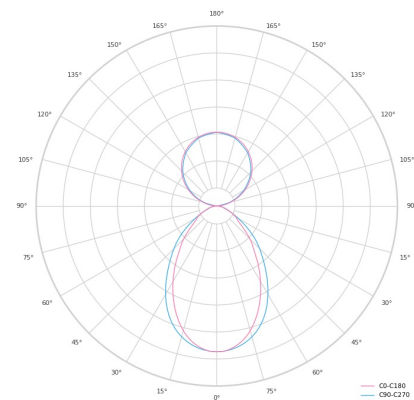

Technical datasheet

LINESUS2258-L-830-1-WH-DI/IND-

Product description

LINE Suspended is a pendant linear LED luminaire with high-quality LED source with 50,000 hours lifetime and PMMA diffuser. Available in 5 sizes (572-2820mm), color temperatures 3000K/4000K with CRI 80+/90+. Direct and indirect lighting options with DALI control available. Wide range of cable colors. Ideal for offices and commercial spaces. 5-year warranty.

LED 220-240 V 50-60Hz **IP20** **CE** **CCT 3000 k** **CRI 80+**

Product technical data

Mains voltage	220 - 240V AC, 50/60Hz	Ripple	2 %
Connection method	Plug-in terminal	Inrush current	35 A
Dimming type	Non-dimmable	Inrush time	162 μs
IP rating	20	Optical system	Diffuser
Protection class	I	Optical part material	PMMA
Ambient temperature	0 to +25 °C	Housing material	Aluminium
Light source	LED	Surface finish	Powder coated
Colour temperature	3000k	Width	50.00 cm
Color rendering index	80	Height	70.00 cm
Rated luminous flux	5,627 lm	Length	2,258.00 cm
Connected load	99.15 W	Weight	5.50 kg
Luminous efficacy	103.6 lm/W	Service lifetime (L80 B10)	50 000 h
		Warranty	5 years

Dimensions

Light distribution

Available cable colors