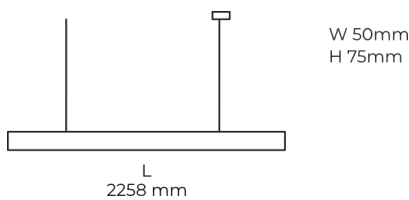

Technical datasheet

LINESUS2258-L-830-1-WH-DI/IND-

Product description

LINE Suspended is a pendant linear LED luminaire with high-quality LED source with 50,000 hours lifetime and PMMA diffuser. Available in 5 sizes (572-2820mm), color temperatures 3000K/4000K with CRI 80+/90+. Direct and indirect lighting options with DALI control available. Wide range of cable colors. Ideal for offices and commercial spaces. 5-year warranty.

LED 220-240V 50-60Hz **IP20** **CE** **CCT 3000 k** **CRI 80+**

Product technical data

Mains voltage	220 - 240V AC, 50/60Hz
Connection method	Plug-in terminal
Dimming type	Non-dimmable
IP rating	20
Protection class	I
Ambient temperature	0 to +25 °C
Light source	LED
Colour temperature	3000k
Color rendering index	80
Rated luminous flux	5,627 lm
Connected load	99.15 W
Luminous efficacy	103.6 lm/W

Ripple	2 %
Inrush current	35 A
Inrush time	162 μs
Optical system	Diffuser
Optical part material	PMMA
Housing material	Aluminium
Surface finish	Powder coated
Width	50.00 cm
Height	70.00 cm
Length	2,258.00 cm
Weight	5.50 kg
Service lifetime (L80 B10)	50 000 h
Warranty	5 years

Dimensions

Light distribution

Available cable colors