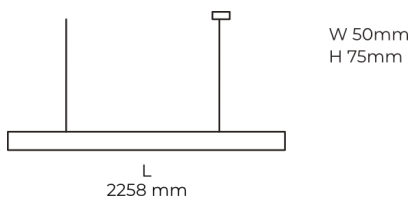

Technical datasheet

LINESUS2258-L-830-1-WH-DI-

Product description

LINE Suspended is a pendant linear LED luminaire with high-quality LED source with 50,000 hours lifetime and PMMA diffuser. Available in 5 sizes (572-2820mm), color temperatures 3000K/4000K with CRI 80+/90+. Direct and indirect lighting options with DALI control available. Wide range of cable colors. Ideal for offices and commercial spaces. 5-year warranty.

LED 220-240 V 50-60Hz **IP20** **CCT 3000 k** **CRI 80+**

Product technical data

Mains voltage	220 - 240V AC, 50/60Hz	Ripple	2 %
Connection method	Plug-in terminal	Inrush current	18 A
Dimming type	Non-dimmable	Inrush time	44 μs
IP rating	20	Optical system	Diffuser
Protection class	I	Optical part material	PMMA
Ambient temperature	0 to +25 °C	Housing material	Aluminium
Light source	LED	Surface finish	Powder coated
Colour temperature	3000k	Width	50.00 cm
Color rendering index	80	Height	70.00 cm
Rated luminous flux	5,627 lm	Length	2,258.00 cm
Connected load	60.01 W	Weight	5.50 kg
Luminous efficacy	93.8 lm/W	Service lifetime (L80 B10)	50 000 h
		Warranty	5 years

Dimensions

Light distribution

Available cable colors