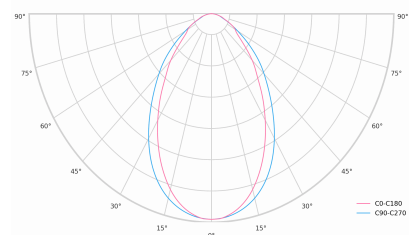

LED 220-240 V 50-60Hz **IP20** **CCT 3000 k** **CRI 80+**

Product technical data

Mains voltage	220 - 240V AC, 50/60Hz	Ripple	2 %
Connection method	Plug-in terminal	Inrush current	18 A
Dimming type	Non-dimmable	Inrush time	44 μs
IP rating	20	Optical system	Diffuser
Protection class	I	Optical part material	PMMA
Ambient temperature	0 to +25 °C	Housing material	Aluminium
Light source	LED	Surface finish	Powder coated
Colour temperature	3000k	Width	50.00 cm
Color rendering index	80	Height	70.00 cm
Rated luminous flux	5,627 lm	Length	2,258.00 cm
Connected load	60.01 W	Weight	5.50 kg
Luminous efficacy	93.8 lm/W	Service lifetime (L80 B10)	50 000 h
		Warranty	5 years

Dimensions

Light distribution

Available cable colors