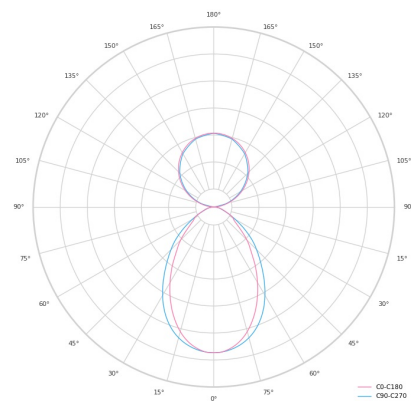

Technical datasheet

LINESUS2258-L-830-1-BL-DI/IND-

Product description

LINE Suspended is a pendant linear LED luminaire with high-quality LED source with 50,000 hours lifetime and PMMA diffuser. Available in 5 sizes (572-2820mm), color temperatures 3000K/4000K with CRI 80+/90+. Direct and indirect lighting options with DALI control available. Wide range of cable colors. Ideal for offices and commercial spaces. 5-year warranty.

Ripple	2 %
Inrush current	35 A
Inrush time	162 μs
Optical system	Diffuser
Optical part material	PMMA
Housing material	Aluminium
Surface finish	Powder coated
Width	50.00 cm
Height	70.00 cm
Length	2,258.00 cm
Weight	5.50 kg
Service lifetime (L80 B10)	50 000 h
Warranty	5 years

Dimensions

Light distribution

Available cable colors