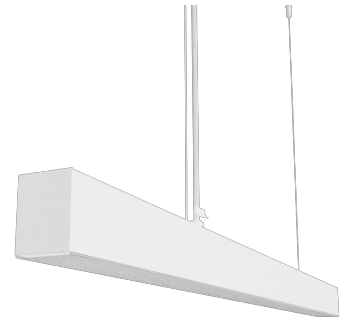

Technical datasheet

LINESUS2258-M-940-1-WH-DI/IND-

Product description

LINE Suspended is a pendant linear LED luminaire with high-quality LED source with 50,000 hours lifetime and PMMA diffuser. Available in 5 sizes (572-2820mm), color temperatures 3000K/4000K with CRI 80+/90+. Direct and indirect lighting options with DALI control available. Wide range of cable colors. Ideal for offices and commercial spaces. 5-year warranty.

LED 220-240V 50-60Hz
 IP20

 CE
 CCT 4000 k
 CRI 90+

Product technical data

Mains voltage	220 - 240V AC, 50/60Hz
Connection method	Plug-in terminal
Dimming type	Non-dimmable
IP rating	20
Protection class	I
Ambient temperature	0 to +25 °C
Light source	LED
Colour temperature	4000k
Color rendering index	90
Rated luminous flux	3,905 lm
Connected load	84.70 W
Luminous efficacy	96.6 lm/W

Ripple	1 %
Inrush current	54 A
Inrush time	188 μs
Optical system	Diffuser
Optical part material	PMMA
Housing material	Aluminium
Surface finish	Powder coated
Width	50.00 cm
Height	70.00 cm
Length	2,258.00 cm
Weight	5.50 kg
Service lifetime (L80 B10)	50 000 h
Warranty	5 years

Dimensions

Light distribution

Available cable colors