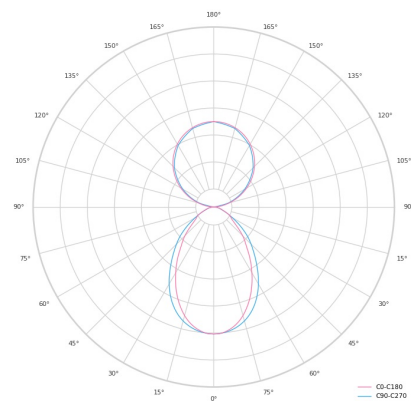

Technical datasheet

LINESUS2258-M-940-1-WH-DI/IND-

Product description

LINE Suspended is a pendant linear LED luminaire with high-quality LED source with 50,000 hours lifetime and PMMA diffuser. Available in 5 sizes (572-2820mm), color temperatures 3000K/4000K with CRI 80+/90+. Direct and indirect lighting options with DALI control available. Wide range of cable colors. Ideal for offices and commercial spaces. 5-year warranty.

LED 220-240V 50-60Hz
 IP20

 CE
 CCT 4000 k
 CRI 90+

Product technical data

Mains voltage	220 - 240V AC, 50/60Hz
Connection method	Plug-in terminal
Dimming type	Non-dimmable
IP rating	20
Protection class	I
Ambient temperature	0 to +25 °C
Light source	LED
Colour temperature	4000k
Color rendering index	90
Rated luminous flux	3,905 lm
Connected load	84.70 W
Luminous efficacy	96.6 lm/W

Ripple	1 %
Inrush current	54 A
Inrush time	188 μs
Optical system	Diffuser
Optical part material	PMMA
Housing material	Aluminium
Surface finish	Powder coated
Width	50.00 cm
Height	70.00 cm
Length	2,258.00 cm
Weight	5.50 kg
Service lifetime (L80 B10)	50 000 h
Warranty	5 years

Dimensions

Light distribution

Available cable colors