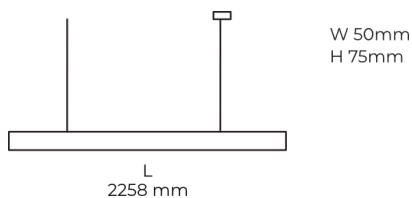

Technical datasheet

LINESUS2258-M-940-1-WH-DI-

Product description

LINE Suspended is a pendant linear LED luminaire with high-quality LED source with 50,000 hours lifetime and PMMA diffuser. Available in 5 sizes (572-2820mm), color temperatures 3000K/4000K with CRI 80+/90+. Direct and indirect lighting options with DALI control available. Wide range of cable colors. Ideal for offices and commercial spaces. 5-year warranty.

LED 220-240V 50-60Hz
 IP20
 
 CE
 CCT 4000 k
 CRI 90+

Product technical data

Mains voltage	220 - 240V AC, 50/60Hz
Connection method	Plug-in terminal
Dimming type	Non-dimmable
IP rating	20
Protection class	I
Ambient temperature	0 to +25 °C
Light source	LED
Colour temperature	4000k
Color rendering index	90
Rated luminous flux	3,905 lm
Connected load	43.68 W
Luminous efficacy	89.4 lm/W

Ripple	1 %
Inrush current	37 A
Inrush time	188 μs
Optical system	Diffuser
Optical part material	PMMA
Housing material	Aluminium
Surface finish	Powder coated
Width	50,00 cm
Height	70,00 cm
Length	2,258.00 cm
Weight	5.50 kg
Service lifetime (L80 B10)	50 000 h
Warranty	5 years

Dimensions

Light distribution

Available cable colors