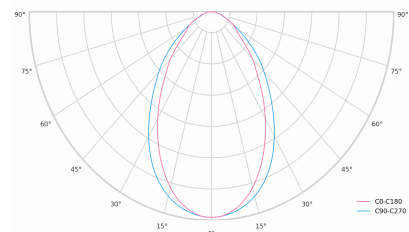

LED 220-240V 50-60Hz
 IP20
 
 CE
 CCT 4000 k
 CRI 90+

Product technical data

Mains voltage	220 - 240V AC, 50/60Hz
Connection method	Plug-in terminal
Dimming type	Non-dimmable
IP rating	20
Protection class	I
Ambient temperature	0 to +25 °C
Light source	LED
Colour temperature	4000k
Color rendering index	90
Rated luminous flux	3,905 lm
Connected load	43.68 W
Luminous efficacy	89.4 lm/W

Ripple	1 %
Inrush current	37 A
Inrush time	188 μs
Optical system	Diffuser
Optical part material	PMMA
Housing material	Aluminium
Surface finish	Powder coated
Width	50,00 cm
Height	70,00 cm
Length	2,258.00 cm
Weight	5.50 kg
Service lifetime (L80 B10)	50 000 h
Warranty	5 years

Dimensions

Light distribution

Available cable colors