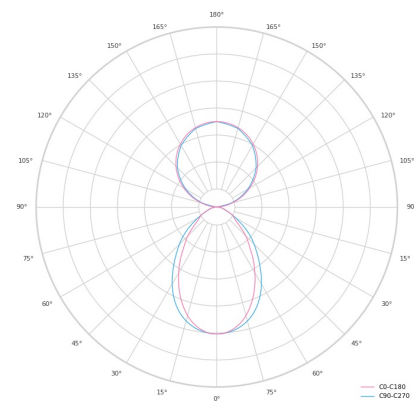

Light distribution