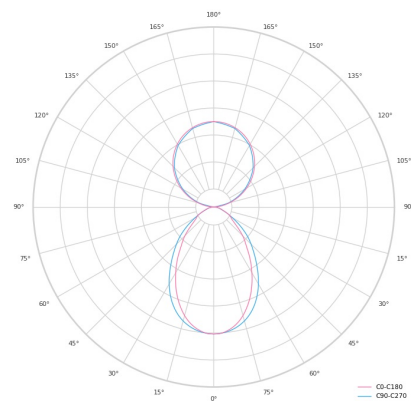

Technical datasheet

LINESUS2258-M-930-1-WH-DI/IND-

Product description

LINE Suspended is a pendant linear LED luminaire with high-quality LED source with 50,000 hours lifetime and PMMA diffuser. Available in 5 sizes (572-2820mm), color temperatures 3000K/4000K with CRI 80+/90+. Direct and indirect lighting options with DALI control available. Wide range of cable colors. Ideal for offices and commercial spaces. 5-year warranty.

LED 220-240V 50-60Hz
 IP20

 CE
 CCT 3000 k
 CRI 90+

Product technical data

Mains voltage	220 - 240V AC, 50/60Hz
Connection method	Plug-in terminal
Dimming type	Non-dimmable
IP rating	20
Protection class	I
Ambient temperature	0 to +25 °C
Light source	LED
Colour temperature	3000k
Color rendering index	90
Rated luminous flux	3,652 lm
Connected load	84.70 W
Luminous efficacy	90.3 lm/W

Ripple	1 %
Inrush current	54 A
Inrush time	188 μs
Optical system	Diffuser
Optical part material	PMMA
Housing material	Aluminium
Surface finish	Powder coated
Width	50.00 cm
Height	70.00 cm
Length	2,258.00 cm
Weight	5.50 kg
Service lifetime (L80 B10)	50 000 h
Warranty	5 years

Dimensions

Light distribution

Available cable colors