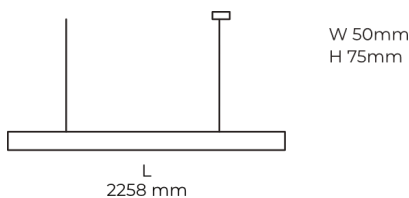

## Product description

LINE Suspended is a pendant linear LED luminaire with high-quality LED source with 50,000 hours lifetime and PMMA diffuser. Available in 5 sizes (572-2820mm), color temperatures 3000K/4000K with CRI 80+/90+. Direct and indirect lighting options with DALI control available. Wide range of cable colors. Ideal for offices and commercial spaces. 5-year warranty.

## Product technical data

Mains voltage	220 - 240V AC, 50/60Hz
Connection method	Plug-in terminal
Dimming type	Non-dimmable
IP rating	20
Protection class	I
Ambient temperature	0 to +25 °C
Light source	LED
Colour temperature	3000k
Color rendering index	90
Rated luminous flux	3,652 lm
Connected load	43.68 W
Luminous efficacy	83.6 lm/W

Ripple	1 %
Inrush current	37 A
Inrush time	188 µs
Optical system	Diffuser
Optical part material	PMMA
Housing material	Aluminium
Surface finish	Powder coated
Width	50.00 cm
Height	70.00 cm
Length	2,258.00 cm
Weight	5.50 kg
Service lifetime (L80 B10)	50 000 h
Warranty	5 years

## Dimensions