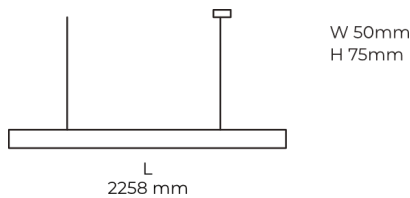

Technical datasheet

LINESUS2258-M-930-1-BL-DI-

Product description

LINE Suspended is a pendant linear LED luminaire with high-quality LED source with 50,000 hours lifetime and PMMA diffuser. Available in 5 sizes (572-2820mm), color temperatures 3000K/4000K with CRI 80+/90+. Direct and indirect lighting options with DALI control available. Wide range of cable colors. Ideal for offices and commercial spaces. 5-year warranty.

LED 220-240V 50-60Hz
 IP20

 CE
 CCT 3000 k
 CRI 90+

Product technical data

Mains voltage	220 - 240V AC, 50/60Hz
Connection method	Plug-in terminal
Dimming type	Non-dimmable
IP rating	20
Protection class	I
Ambient temperature	0 to +25 °C
Light source	LED
Colour temperature	3000k
Color rendering index	90
Rated luminous flux	3,652 lm
Connected load	43.68 W
Luminous efficacy	83.6 lm/W

Ripple	1 %
Inrush current	37 A
Inrush time	188 μs
Optical system	Diffuser
Optical part material	PMMA
Housing material	Aluminium
Surface finish	Powder coated
Width	50,00 cm
Height	70,00 cm
Length	2,258.00 cm
Weight	5.50 kg
Service lifetime (L80 B10)	50 000 h
Warranty	5 years

Dimensions

Light distribution

Available cable colors