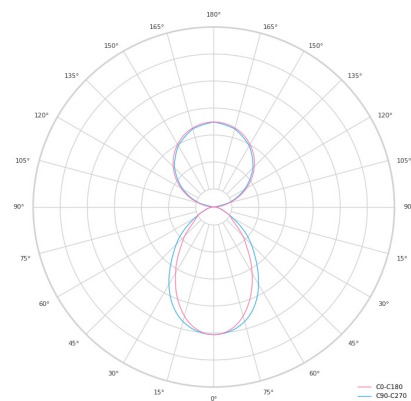

Technical datasheet

LINESUS2258-M-840-1-WH-DI/IND-

Product description

LINE Suspended is a pendant linear LED luminaire with high-quality LED source with 50,000 hours lifetime and PMMA diffuser. Available in 5 sizes (572-2820mm), color temperatures 3000K/4000K with CRI 80+/90+. Direct and indirect lighting options with DALI control available. Wide range of cable colors. Ideal for offices and commercial spaces. 5-year warranty.

LED 220-240V 50-60Hz IP20  CE CCT 4000 k CRI 80+

Product technical data

Mains voltage	220 - 240V AC, 50/60Hz
Connection method	Plug-in terminal
Dimming type	Non-dimmable
IP rating	20
Protection class	I
Ambient temperature	0 to +25 °C
Light source	LED
Colour temperature	4000k
Color rendering index	80
Rated luminous flux	4,501 lm
Connected load	81.97 W
Luminous efficacy	114.5 lm/W

Ripple	1 %
Inrush current	54 A
Inrush time	188 μs
Optical system	Diffuser
Optical part material	PMMA
Housing material	Aluminium
Surface finish	Powder coated
Width	50.00 cm
Height	70.00 cm
Length	2,258.00 cm
Weight	5.50 kg
Service lifetime (L80 B10)	50 000 h
Warranty	5 years

Dimensions

Light distribution

Available cable colors