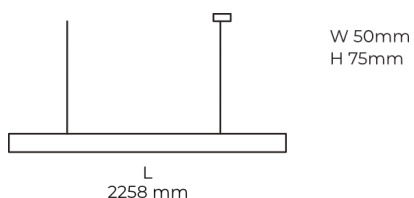

## Product description

LINE Suspended is a pendant linear LED luminaire with high-quality LED source with 50,000 hours lifetime and PMMA diffuser. Available in 5 sizes (572-2820mm), color temperatures 3000K/4000K with CRI 80+/90+. Direct and indirect lighting options with DALI control available. Wide range of cable colors. Ideal for offices and commercial spaces. 5-year warranty.

Ripple	1 %
Inrush current	54 A
Inrush time	188 μs
Optical system	Diffuser
Optical part material	PMMA
Housing material	Aluminium
Surface finish	Powder coated
Width	50.00 cm
Height	70.00 cm
Length	2,258.00 cm
Weight	5.50 kg
Service lifetime (L80 B10)	50 000 h
Warranty	5 years

## Dimensions