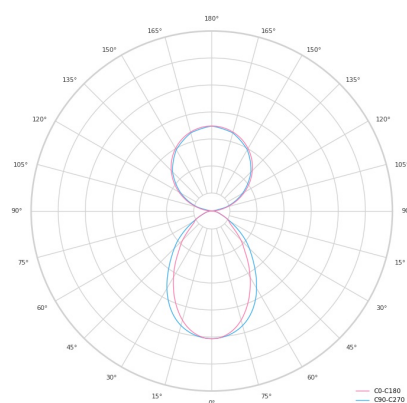

Light distribution