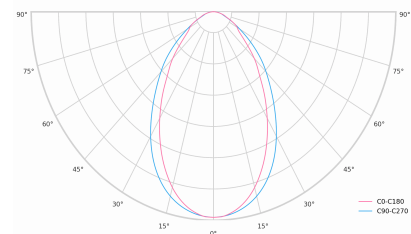

LED 220-240V 50-60Hz
 IP20

 CE
 CCT 3000 k
 CRI 80+

Product technical data

Mains voltage	220 - 240V AC, 50/60Hz
Connection method	Plug-in terminal
Dimming type	Non-dimmable
IP rating	20
Protection class	I
Ambient temperature	0 to +25 °C
Light source	LED
Colour temperature	3000k
Color rendering index	80
Rated luminous flux	4,286 lm
Connected load	42.83 W
Luminous efficacy	100.1 lm/W

Ripple	1 %
Inrush current	37 A
Inrush time	188 μs
Optical system	Diffuser
Optical part material	PMMA
Housing material	Aluminium
Surface finish	Powder coated
Width	50,00 cm
Height	70,00 cm
Length	2,258.00 cm
Weight	5.50 kg
Service lifetime (L80 B10)	50 000 h
Warranty	5 years

Dimensions

Light distribution

Available cable colors