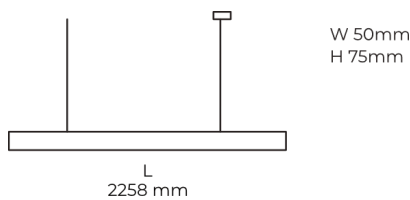

Technical datasheet

LINESUS2258-M-830-1-BL-DI-

Product description

LINE Suspended is a pendant linear LED luminaire with high-quality LED source with 50,000 hours lifetime and PMMA diffuser. Available in 5 sizes (572-2820mm), color temperatures 3000K/4000K with CRI 80+/90+. Direct and indirect lighting options with DALI control available. Wide range of cable colors. Ideal for offices and commercial spaces. 5-year warranty.

LED 220-240V 50-60Hz
 IP20

 CE
 CCT 3000 k
 CRI 80+

Product technical data

Mains voltage	220 - 240V AC, 50/60Hz
Connection method	Plug-in terminal
Dimming type	Non-dimmable
IP rating	20
Protection class	I
Ambient temperature	0 to +25 °C
Light source	LED
Colour temperature	3000k
Color rendering index	80
Rated luminous flux	4,286 lm
Connected load	42.83 W
Luminous efficacy	100.1 lm/W

Ripple	1 %
Inrush current	37 A
Inrush time	188 μs
Optical system	Diffuser
Optical part material	PMMA
Housing material	Aluminium
Surface finish	Powder coated
Width	50,00 cm
Height	70,00 cm
Length	2,258.00 cm
Weight	5.50 kg
Service lifetime (L80 B10)	50 000 h
Warranty	5 years

Dimensions

Light distribution

Available cable colors