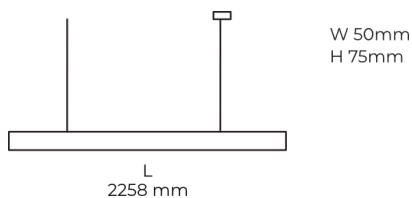

## Product description

LINE Suspended is a pendant linear LED luminaire with high-quality LED source with 50,000 hours lifetime and PMMA diffuser. Available in 5 sizes (572-2820mm), color temperatures 3000K/4000K with CRI 80+/90+. Direct and indirect lighting options with DALI control available. Wide range of cable colors. Ideal for offices and commercial spaces. 5-year warranty.

## Product technical data

Mains voltage	220 - 240V AC, 50/60Hz
Connection method	Plug-in terminal
Dimming type	Non-dimmable
IP rating	20
Protection class	I
Ambient temperature	0 to +25 °C
Light source	LED
Colour temperature	4000k
Color rendering index	90
Rated luminous flux	2,656 lm
Connected load	70.88 W
Luminous efficacy	97.8 lm/W

Ripple	1 %
Inrush current	34 A
Inrush time	162 μs
Optical system	Diffuser
Optical part material	PMMA
Housing material	Aluminium
Surface finish	Powder coated
Width	50.00 cm
Height	70.00 cm
Length	2,258.00 cm
Weight	5.50 kg
Service lifetime (L80 B10)	50 000 h
Warranty	5 years

## Dimensions