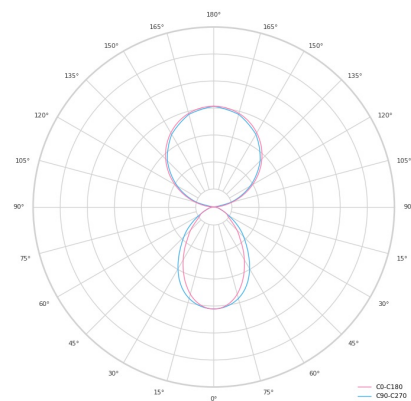

Light distribution