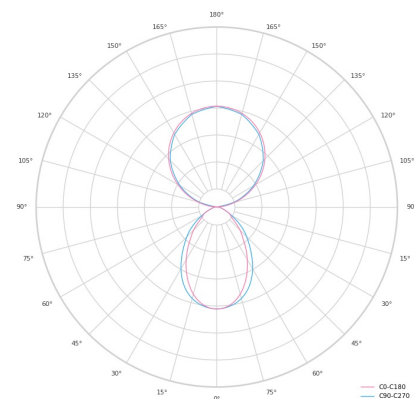

Light distribution