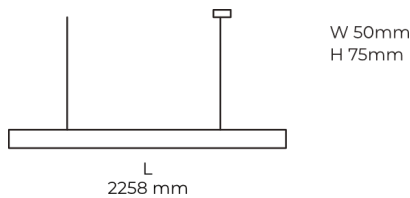

Technical datasheet

LINESUS2258-S-940-1-BL-DI-

Product description

LINE Suspended is a pendant linear LED luminaire with high-quality LED source with 50,000 hours lifetime and PMMA diffuser. Available in 5 sizes (572-2820mm), color temperatures 3000K/4000K with CRI 80+/90+. Direct and indirect lighting options with DALI control available. Wide range of cable colors. Ideal for offices and commercial spaces. 5-year warranty.

LED 220-240V 50-60Hz **IP20** **CE** **CCT 4000 k** **CRI 90+**

Product technical data

Mains voltage	220 - 240V AC, 50/60Hz
Connection method	Plug-in terminal
Dimming type	Non-dimmable
IP rating	20
Protection class	I
Ambient temperature	0 to +25 °C
Light source	LED
Colour temperature	4000k
Color rendering index	90
Rated luminous flux	2,656 lm
Connected load	29.06 W
Luminous efficacy	91.4 lm/W

Ripple	1 %
Inrush current	17 A
Inrush time	162 μs
Optical system	Diffuser
Optical part material	PMMA
Housing material	Aluminium
Surface finish	Powder coated
Width	50.00 cm
Height	70.00 cm
Length	2,258.00 cm
Weight	5.50 kg
Service lifetime (L80 B10)	50 000 h
Warranty	5 years

Dimensions

Light distribution

Available cable colors