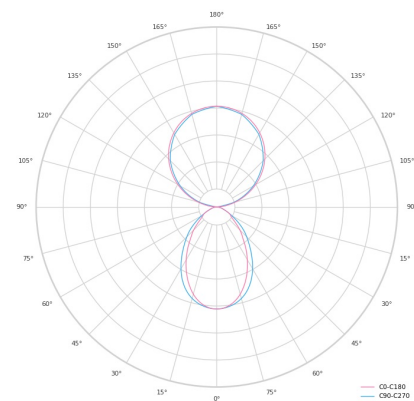

Technical datasheet

LINESUS2258-S-930-1-WH-DI/IND-

Product description

LINE Suspended is a pendant linear LED luminaire with high-quality LED source with 50,000 hours lifetime and PMMA diffuser. Available in 5 sizes (572-2820mm), color temperatures 3000K/4000K with CRI 80+/90+. Direct and indirect lighting options with DALI control available. Wide range of cable colors. Ideal for offices and commercial spaces. 5-year warranty.

LED 220-240V 50-60Hz **IP20** **CE** **CCT 3000 k** **CRI 90+**

Product technical data

Mains voltage	220 - 240V AC, 50/60Hz
Connection method	Plug-in terminal
Dimming type	Non-dimmable
IP rating	20
Protection class	I
Ambient temperature	0 to +25 °C
Light source	LED
Colour temperature	3000k
Color rendering index	90
Rated luminous flux	2,484 lm
Connected load	70.88 W
Luminous efficacy	91.5 lm/W

Ripple	1 %
Inrush current	34 A
Inrush time	162 μs
Optical system	Diffuser
Optical part material	PMMA
Housing material	Aluminium
Surface finish	Powder coated
Width	50,00 cm
Height	70,00 cm
Length	2,258,00 cm
Weight	5,50 kg
Service lifetime (L80 B10)	50 000 h
Warranty	5 years

Dimensions

Light distribution

Available cable colors