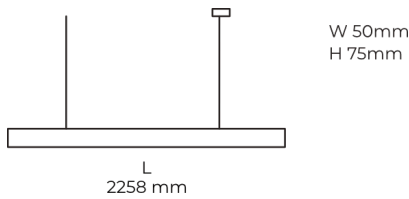

## Product description

LINE Suspended is a pendant linear LED luminaire with high-quality LED source with 50,000 hours lifetime and PMMA diffuser. Available in 5 sizes (572-2820mm), color temperatures 3000K/4000K with CRI 80+/90+. Direct and indirect lighting options with DALI control available. Wide range of cable colors. Ideal for offices and commercial spaces. 5-year warranty.

## Product technical data

<b>Mains voltage</b>	220 - 240V AC, 50/60Hz	<b>Ripple</b>	1 %
<b>Connection method</b>	Plug-in terminal	<b>Inrush current</b>	17 A
<b>Dimming type</b>	Non-dimmable	<b>Inrush time</b>	162 μs
<b>IP rating</b>	20	<b>Optical system</b>	Diffuser
<b>Protection class</b>	I	<b>Optical part material</b>	PMMA
<b>Ambient temperature</b>	0 to +25 °C	<b>Housing material</b>	Aluminium
<b>Light source</b>	LED	<b>Surface finish</b>	Powder coated
<b>Colour temperature</b>	3000k	<b>Width</b>	50.00 cm
<b>Color rendering index</b>	90	<b>Height</b>	70.00 cm
<b>Rated luminous flux</b>	2,484 lm	<b>Length</b>	2,258.00 cm
<b>Connected load</b>	29.06 W	<b>Weight</b>	5.50 kg
<b>Luminous efficacy</b>	85.5 lm/W	<b>Service lifetime (L80 B10)</b>	50 000 h
		<b>Warranty</b>	5 years

## Dimensions