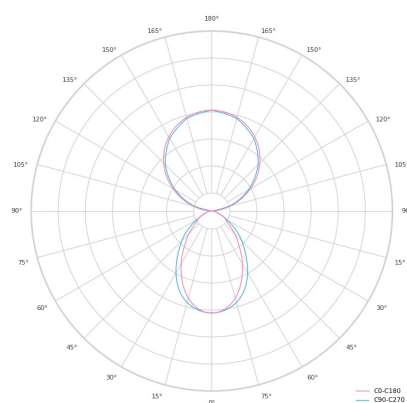

Technical datasheet

LINESUS2258-S-930-1-BL-DI/IND-

Product description

LINE Suspended is a pendant linear LED luminaire with high-quality LED source with 50,000 hours lifetime and PMMA diffuser. Available in 5 sizes (572-2820mm), color temperatures 3000K/4000K with CRI 80+/90+. Direct and indirect lighting options with DALI control available. Wide range of cable colors. Ideal for offices and commercial spaces. 5-year warranty.

LED 220-240V 50-60Hz IP20  CE CCT 3000 k CRI 90+

Product technical data

Mains voltage	220 - 240V AC, 50/60Hz
Connection method	Plug-in terminal
Dimming type	Non-dimmable
IP rating	20
Protection class	I
Ambient temperature	0 to +25 °C
Light source	LED
Colour temperature	3000k
Color rendering index	90
Rated luminous flux	2,484 lm
Connected load	70.88 W
Luminous efficacy	91.5 lm/W

Ripple	1 %
Inrush current	34 A
Inrush time	162 μs
Optical system	Diffuser
Optical part material	PMMA
Housing material	Aluminium
Surface finish	Powder coated
Width	50.00 cm
Height	70.00 cm
Length	2,258.00 cm
Weight	5.50 kg
Service lifetime (L80 B10)	50 000 h
Warranty	5 years

Dimensions

Light distribution

Available cable colors