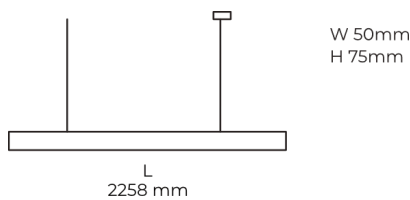

Technical datasheet

LINESUS2258-S-840-1-WH-DI-

Product description

LINE Suspended is a pendant linear LED luminaire with high-quality LED source with 50,000 hours lifetime and PMMA diffuser. Available in 5 sizes (572-2820mm), color temperatures 3000K/4000K with CRI 80+/90+. Direct and indirect lighting options with DALI control available. Wide range of cable colors. Ideal for offices and commercial spaces. 5-year warranty.

LED 220-240V 50-60Hz
 IP20

 CE
 CCT 4000 k
 CRI 80+

Product technical data

Mains voltage	220 - 240V AC, 50/60Hz
Connection method	Plug-in terminal
Dimming type	Non-dimmable
IP rating	20
Protection class	I
Ambient temperature	0 to +25 °C
Light source	LED
Colour temperature	4000k
Color rendering index	80
Rated luminous flux	3,017 lm
Connected load	28.38 W
Luminous efficacy	106.3 lm/W

Ripple	1 %
Inrush current	17 A
Inrush time	162 μs
Optical system	Diffuser
Optical part material	PMMA
Housing material	Aluminium
Surface finish	Powder coated
Width	50,00 cm
Height	70,00 cm
Length	2,258.00 cm
Weight	5.50 kg
Service lifetime (L80 B10)	50 000 h
Warranty	5 years

Dimensions

Light distribution

Available cable colors