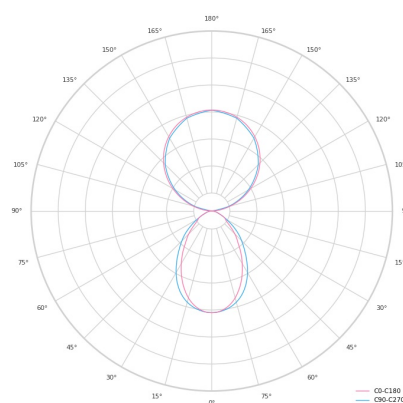

Technical datasheet

LINESUS2258-S-840-1-BL-DI/IND-

Product description

LINE Suspended is a pendant linear LED luminaire with high-quality LED source with 50,000 hours lifetime and PMMA diffuser. Available in 5 sizes (572-2820mm), color temperatures 3000K/4000K with CRI 80+/90+. Direct and indirect lighting options with DALI control available. Wide range of cable colors. Ideal for offices and commercial spaces. 5-year warranty.

LED 220-240V 50-60Hz
 IP20

 CE
 CCT 4000 k
 CRI 80+

Product technical data

Mains voltage	220 - 240V AC, 50/60Hz
Connection method	Plug-in terminal
Dimming type	Non-dimmable
IP rating	20
Protection class	I
Ambient temperature	0 to +25 °C
Light source	LED
Colour temperature	4000k
Color rendering index	80
Rated luminous flux	3,017 lm
Connected load	68.25 W
Luminous efficacy	115.8 lm/W

Ripple	1 %
Inrush current	34 A
Inrush time	162 μs
Optical system	Diffuser
Optical part material	PMMA
Housing material	Aluminium
Surface finish	Powder coated
Width	50.00 cm
Height	70.00 cm
Length	2,258.00 cm
Weight	5.50 kg
Service lifetime (L80 B10)	50 000 h
Warranty	5 years

Dimensions

Light distribution

Available cable colors