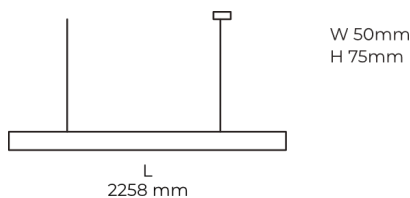

## Product description

LINE Suspended is a pendant linear LED luminaire with high-quality LED source with 50,000 hours lifetime and PMMA diffuser. Available in 5 sizes (572-2820mm), color temperatures 3000K/4000K with CRI 80+/90+. Direct and indirect lighting options with DALI control available. Wide range of cable colors. Ideal for offices and commercial spaces. 5-year warranty.

## Product technical data

Mains voltage	220 - 240V AC, 50/60Hz
Connection method	Plug-in terminal
Dimming type	Non-dimmable
IP rating	20
Protection class	I
Ambient temperature	0 to +25 °C
Light source	LED
Colour temperature	3000k
Color rendering index	80
Rated luminous flux	2,873 lm
Connected load	68.25 W
Luminous efficacy	110.2 lm/W

Ripple	1 %
Inrush current	34 A
Inrush time	162 μs
Optical system	Diffuser
Optical part material	PMMA
Housing material	Aluminium
Surface finish	Powder coated
Width	50.00 cm
Height	70.00 cm
Length	2,258.00 cm
Weight	5.50 kg
Service lifetime (L80 B10)	50 000 h
Warranty	5 years

## Dimensions