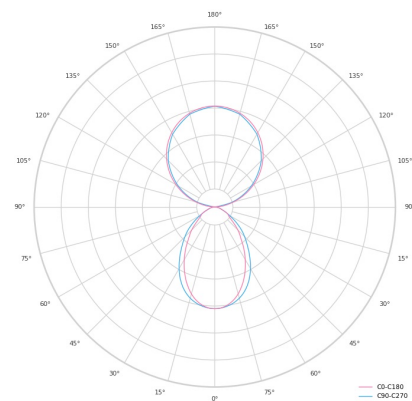

Light distribution