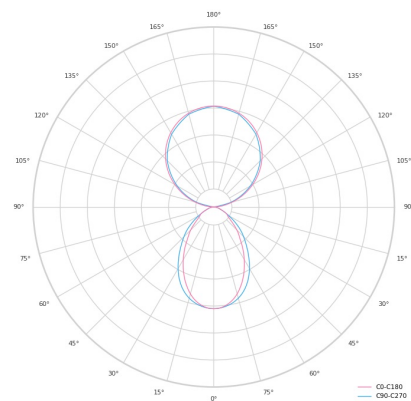

Light distribution