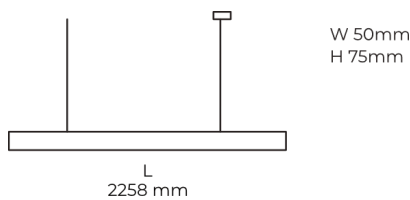

Technical datasheet

LINESUS2258-S-830-1-BL-DI-

Product description

LINE Suspended is a pendant linear LED luminaire with high-quality LED source with 50,000 hours lifetime and PMMA diffuser. Available in 5 sizes (572-2820mm), color temperatures 3000K/4000K with CRI 80+/90+. Direct and indirect lighting options with DALI control available. Wide range of cable colors. Ideal for offices and commercial spaces. 5-year warranty.

LED 220-240V 50-60Hz
 IP20

 CE
 CCT 3000 k
 CRI 80+

Product technical data

Mains voltage	220 - 240V AC, 50/60Hz
Connection method	Plug-in terminal
Dimming type	Non-dimmable
IP rating	20
Protection class	I
Ambient temperature	0 to +25 °C
Light source	LED
Colour temperature	3000k
Color rendering index	80
Rated luminous flux	2,873 lm
Connected load	28.38 W
Luminous efficacy	101.2 lm/W

Ripple	1 %
Inrush current	17 A
Inrush time	162 μs
Optical system	Diffuser
Optical part material	PMMA
Housing material	Aluminium
Surface finish	Powder coated
Width	50,00 cm
Height	70,00 cm
Length	2,258.00 cm
Weight	5.50 kg
Service lifetime (L80 B10)	50 000 h
Warranty	5 years

Dimensions

Light distribution

Available cable colors