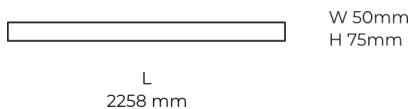

Technical datasheet

LINESUR-2258-XL-930-2-WH

Product description

LINE Surface is an elegant linear LED luminaire with high-quality LED source with 50,000 hours lifetime and PMMA diffuser for uniform light. Available in 5 sizes (572-2820mm), color temperatures 3000K/4000K with CRI 80+/90+. DALI control option available. Ideal for offices and commercial spaces. 5-year warranty.

LED 220-240 V 50-60 Hz
 IP20

CCT 3000 k
CRI 90+

Product technical data

Mains voltage	220 - 240V AC, 50/60Hz	Ripple	1 %
Connection method	Plug-in terminal	DALI address	1
Dimming type	DALI	Standby power	0.50 W
IP rating	20	Inrush current	53 A
Protection class	I	Optical system	Diffuser
Ambient temperature	0 to +25 °C	Optical part material	PMMA
Light source	LED	Housing material	Aluminium
Colour temperature	3000k	Surface finish	Powder coated
Color rendering index	90	Width	50.00 cm
Rated luminous flux	5,861 lm	Height	70.00 cm
Connected load	79.15 W	Length	2,258.00 cm
Luminous efficacy	74.1 lm/W	Weight	5.50 kg
		Service lifetime (L80 B10)	50 000 h
		Warranty	5 years

Dimensions

Light distribution