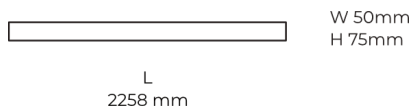

Dimensions