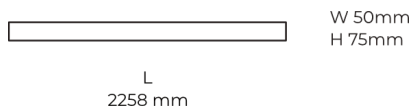

Technical datasheet

LINESUR-2258-XL-930-2-BL

Product description

LINE Surface is an elegant linear LED luminaire with high-quality LED source with 50,000 hours lifetime and PMMA diffuser for uniform light. Available in 5 sizes (572-2820mm), color temperatures 3000K/4000K with CRI 80+/90+. DALI control option available. Ideal for offices and commercial spaces. 5-year warranty.

LED 220-240 V 50-60 Hz
 IP20
 
 
 CCT 3000 k
 CRI 90+

Product technical data

Mains voltage	220 - 240V AC, 50/60Hz
Connection method	Plug-in terminal
Dimming type	DALI
IP rating	20
Protection class	I
Ambient temperature	0 to +25 °C
Light source	LED
Colour temperature	3000k
Color rendering index	90
Rated luminous flux	5,861 lm
Connected load	79.15 W
Luminous efficacy	74.1 lm/W

Ripple	1 %
DALI address	1
Standby power	0.50 W
Inrush current	53 A
Optical system	Diffuser
Optical part material	PMMA
Housing material	Aluminium
Surface finish	Powder coated
Width	50.00 cm
Height	70.00 cm
Length	2,258.00 cm
Weight	5.50 kg
Service lifetime (L80 B10)	50 000 h
Warranty	5 years

Dimensions

Light distribution