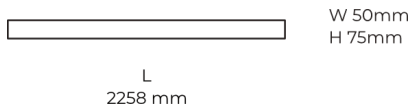

Dimensions