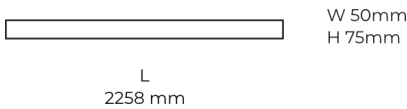

## Product description

LINE Surface is an elegant linear LED luminaire with high-quality LED source with 50,000 hours lifetime and PMMA diffuser for uniform light. Available in 5 sizes (572-2820mm), color temperatures 3000K/4000K with CRI 80+/90+. DALI control option available. Ideal for offices and commercial spaces. 5-year warranty.

Ripple	2 %
Inrush current	18 A
Inrush time	44 μs
Optical system	Diffuser
Optical part material	PMMA
Housing material	Aluminium
Surface finish	Powder coated
Width	50,00 cm
Height	70,00 cm
Length	2,258.00 cm
Weight	5.50 kg
Service lifetime (L80 B10)	50 000 h
Warranty	5 years

## Dimensions