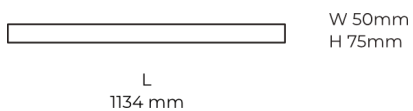

Dimensions