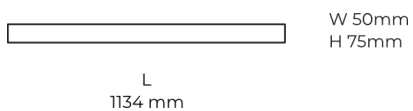

Technical datasheet

LINESUR-1134-XL-830-1-BL

Product description

LINE Surface is an elegant linear LED luminaire with high-quality LED source with 50,000 hours lifetime and PMMA diffuser for uniform light. Available in 5 sizes (572-2820mm), color temperatures 3000K/4000K with CRI 80+/90+. DALI control option available. Ideal for offices and commercial spaces. 5-year warranty.

LED 220-240 V 50-60 Hz **IP20**  **CE** **CCT 3000 k** **CRI 80+**

Product technical data

Mains voltage	220 - 240V AC, 50/60Hz	Ripple	1 %
Connection method	Plug-in terminal	Inrush current	17 A
Dimming type	Non-dimmable	Inrush time	162 µs
IP rating	20	Optical system	Diffuser
Protection class	I	Optical part material	PMMA
Ambient temperature	0 to +25 °C	Housing material	Aluminium
Light source	LED	Surface finish	Powder coated
Colour temperature	3000k	Width	50.00 cm
Color rendering index	80	Height	70.00 cm
Rated luminous flux	3,462 lm	Length	1,134.00 cm
Connected load	36.66 W	Weight	2.80 kg
Luminous efficacy	94.4 lm/W	Service lifetime (L80 B10)	50 000 h
		Warranty	5 years

Dimensions

Light distribution