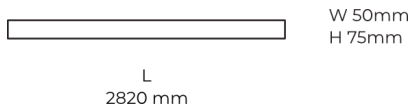

Dimensions