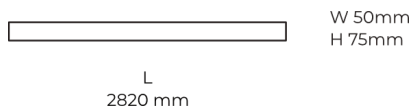

Dimensions