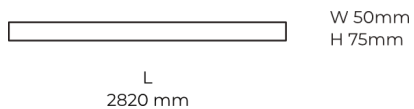

Technical datasheet

LINESUR-2820-L-930-2-BL

Product description

LINE Surface is an elegant linear LED luminaire with high-quality LED source with 50,000 hours lifetime and PMMA diffuser for uniform light. Available in 5 sizes (572-2820mm), color temperatures 3000K/4000K with CRI 80+/90+. DALI control option available. Ideal for offices and commercial spaces. 5-year warranty.

LED 220-240 V 50-60 Hz IP20   CCT 3000 k CRI 90+

Product technical data

Mains voltage	220 - 240V AC, 50/60Hz
Connection method	Plug-in terminal
Dimming type	DALI
IP rating	20
Protection class	I
Ambient temperature	0 to +25 °C
Light source	LED
Colour temperature	3000k
Color rendering index	90
Rated luminous flux	5,964 lm
Connected load	76.91 W
Luminous efficacy	77.5 lm/W

Ripple	1 %
DALI address	1
Standby power	0.50 W
Inrush current	53 A
Optical system	Diffuser
Optical part material	PMMA
Housing material	Aluminium
Surface finish	Powder coated
Width	50.00 cm
Height	70.00 cm
Length	2,820.00 cm
Weight	6.80 kg
Service lifetime (L80 B10)	50 000 h
Warranty	5 years

Dimensions

Light distribution