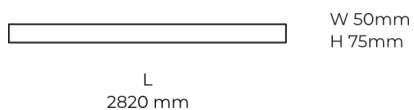

Technical datasheet

LINESUR-2820-L-940-1-WH

Product description

LINE Surface is an elegant linear LED luminaire with high-quality LED source with 50,000 hours lifetime and PMMA diffuser for uniform light. Available in 5 sizes (572-2820mm), color temperatures 3000K/4000K with CRI 80+/90+. DALI control option available. Ideal for offices and commercial spaces. 5-year warranty.

Light source LED
Colour temperature 4000k
Color rendering index 90
Rated luminous flux 6,377 lm
Connected load 76.77 W
Luminous efficacy 83.1 lm/W

Ripple 2 %
Inrush current 18 A
Inrush time 44 µs
Optical system Diffuser
Optical part material PMMA
Housing material Aluminium
Surface finish Powder coated

Width 50,00 cm
Height 70,00 cm
Length 2,820.00 cm
Weight 6.80 kg

Service lifetime (L80 B10) 50 000 h
Warranty 5 years

Dimensions

Light distribution