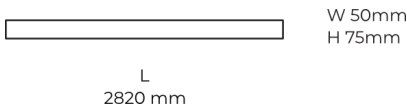

Technical datasheet

LINESUR-2820-L-840-1-WH

Product description

LINE Surface is an elegant linear LED luminaire with high-quality LED source with 50,000 hours lifetime and PMMA diffuser for uniform light. Available in 5 sizes (572-2820mm), color temperatures 3000K/4000K with CRI 80+/90+. DALI control option available. Ideal for offices and commercial spaces. 5-year warranty.

LED 220-240V 50-60Hz **IP20**  **CE** **CCT 4000 k** **CRI 80+**

Product technical data

Mains voltage	220 - 240V AC, 50/60Hz
Connection method	Plug-in terminal
Dimming type	Non-dimmable
IP rating	20
Protection class	I
Ambient temperature	0 to +25 °C
Light source	LED
Colour temperature	4000k
Color rendering index	80
Rated luminous flux	7,390 lm
Connected load	74.87 W
Luminous efficacy	98.7 lm/W

Ripple	2 %
Inrush current	18 A
Inrush time	44 µs
Optical system	Diffuser
Optical part material	PMMA
Housing material	Aluminium
Surface finish	Powder coated
Width	50,00 cm
Height	70,00 cm
Length	2,820.00 cm
Weight	6.80 kg
Service lifetime (L80 B10)	50 000 h
Warranty	5 years

Dimensions

Light distribution